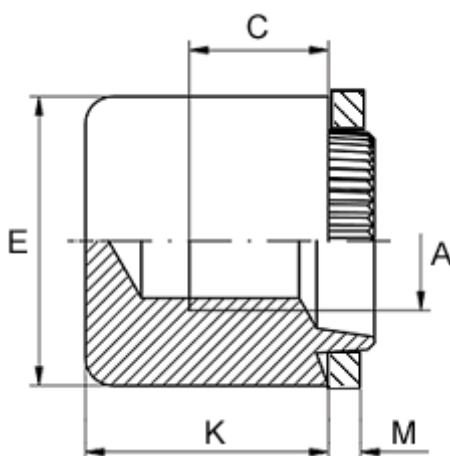

Article number: 12752000080700
Description: KLEE-coil 752 000 080.700
M8 Light-alloy metal

Measures

Female thread A	= M8
Height K	= 12.0
Min thread length C	= 6.0
Outer diameter E	= 16.0
Plate thickness	= 3.2 to 3.4
Recommended bore diameter for extreme load	= 13.0
Recommended bore diameter for normal use	= 13.0